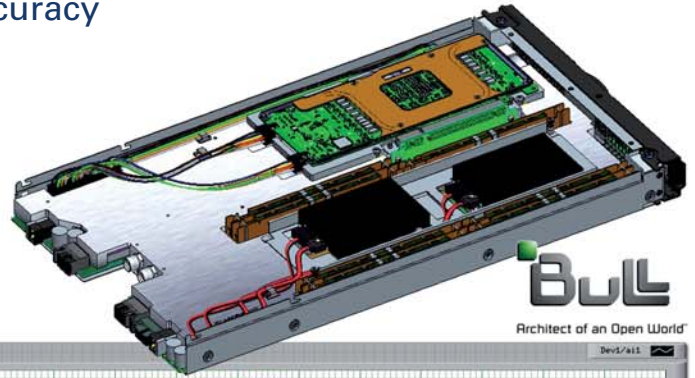

HDEEM – High Definition Energy Efficiency Monitoring

- System-wide per-node power measurements at >1 sample/s
- Detailed on-board measurements at > 100 samples/s for > 500 nodes
- Integration of power and performance metrics in scalable analysis tools
- Job energy accounting with high accuracy

HDEEM

High Definition Energy Efficiency Monitoring